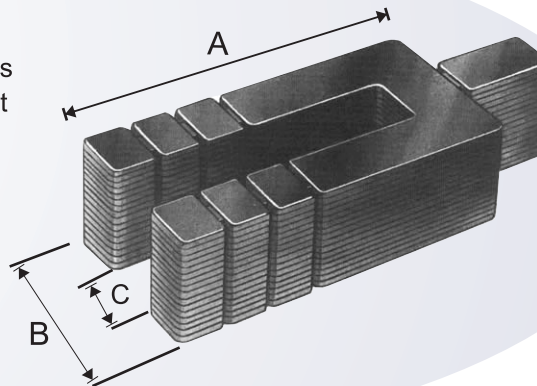

Deslauriers

ECON-O-SHIM[®] STACK SHIM

- Adjustable Heights
- Adjustable Lengths
- Available in 3 sizes
- Time and Labor Savings
- Conveniently Packaged
- Easy to Install

Stack shim allows up to 5 length adjustments—up to 16 thickness adjustments. 3-½" and 4-¼", and 4¾" lengths. 16 shims are heat sealed into 1" stacks. Will not rust, stain or leach.

CATALOG #	LENGTH A	WIDTH B	SLOT C
SS16	3½"	1-15/16"	5/8"
SS16L	4¼"		
SS16XL	4¾"		

www.deslinc.com

Phone: 800-743-4106 Fax: 877-743-4106