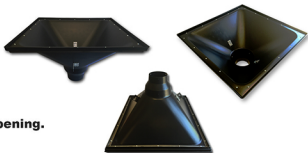

TREMIE HOPPER

CAT #: TRE-HOPPER

Option of steel ring
around exit hole available

Steel reinforced

- Molded of durable heavy gauge polyethylene plastic.
- Large - 36" square.
- Standard 8" discharge opening which can be easily cut to a 12" discharge opening.