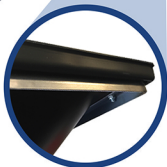

TREMIE HOPPER

CAT #: TRE-HOPPER

Option of steel ring
around exit hole available

Steel reinforced

- Molded of durable heavy gauge polyethylene plastic.
- Large - 36" square.
- Standard 8" discharge opening which can be easily cut to a 12" discharge opening.